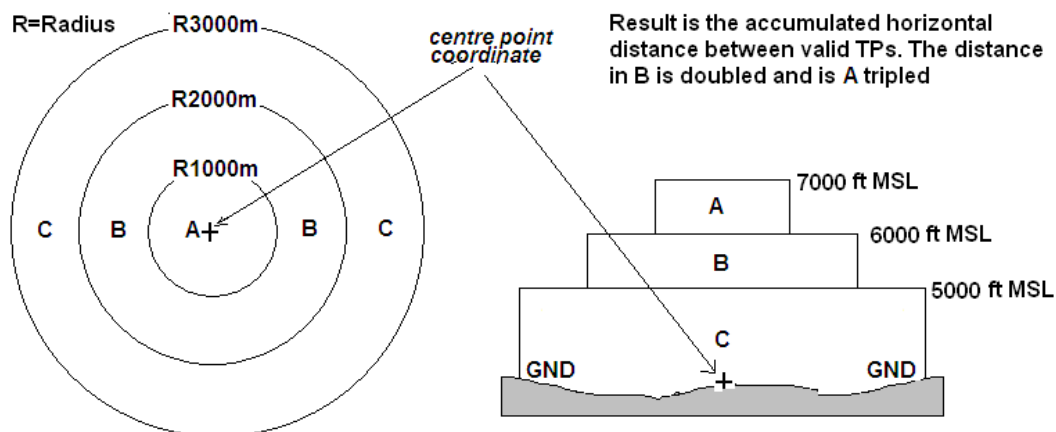

WORLD AIR GAMES 2009 HOT AIR BALLOONS

Mondovi Italy, 6 - 14 June 2009

FLIGHTDATA

a) Date	10.06.2009 PM	e) Launch period	Green f. +30 min
b) Sunrise / Sunset	05:00 / 21:10	f) Briefing times	05:15 / 18:15 Comp centre.
c) PZs in force	All	g) Solo flight	COMPULSORY !
d) Launch area	Main launch area	h) Search period	4Hrs

TASK Nr. 11, HESITATION WALTZ

a) Marker colour	YELLOW	
b) Task/Marker order	Task can be flown in any order	
c) Marker drop	FREE	
d) MSA	See goal/target list	
e) Scoring p/a/as	-	
f) Task data R15.3.2	a. Target	0107 1766 MSA R100m MT3
	Target	0027 1684 MSA R80m MT1
	Target	0086 1585 MSA R100m MT2

TASK Nr. 12, 3D SHAPE TASK (Pilot Declared PIE)

a) Marker colour	Track point(s)	
b) Task/Marker order	Task can be flown in any order	
c) Marker drop	-	
d) MSA	-	
e) Scoring p/a/as	See sketch	
f) Task data R15.20.2	a. description of set airspace(s).	See sketch

Pilots will have to declare the centre point of the PIE at the flag pole before the green flag. Declaration according R12.3.